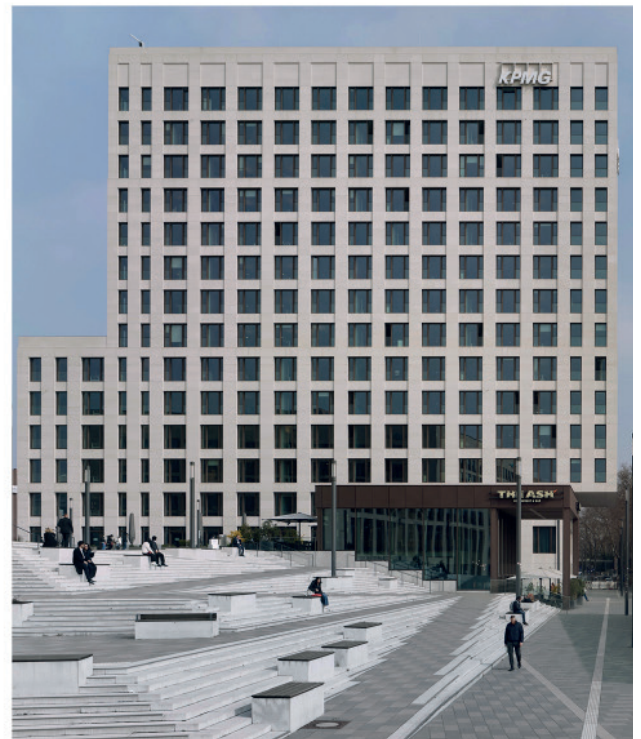

MESSECITY COLOGNE, GERMANY

Architect
Max Dudler,
Berlin, Germany

Owner
MesseCity Köln Beteiligungsgesellschaft mbH,
Cologne, Germany

Stones
St. Louis® Limestone, honed C60
Koesseine Granite, pt. flamed + bush hammered