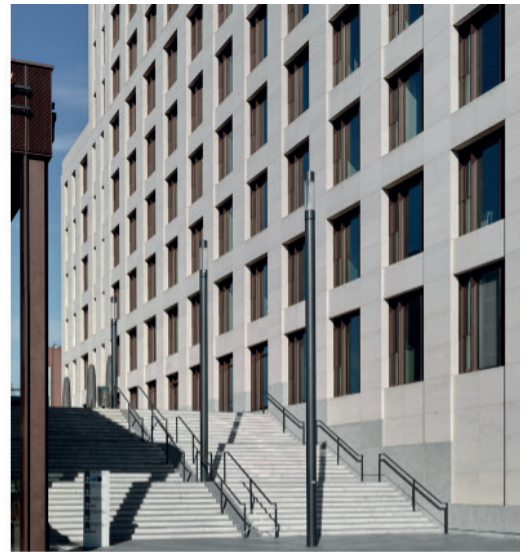

MESSECITY COLOGNE, GERMANY

Architect
Max Dudler,
Berlin, Germany

Owner
MesseCity Köln Beteiligungsgesellschaft mbH,
Cologne, Germany

Stones
St. Louis® Limestone, honed C60
Koesseine Granite, pt. flamed + bush hammered