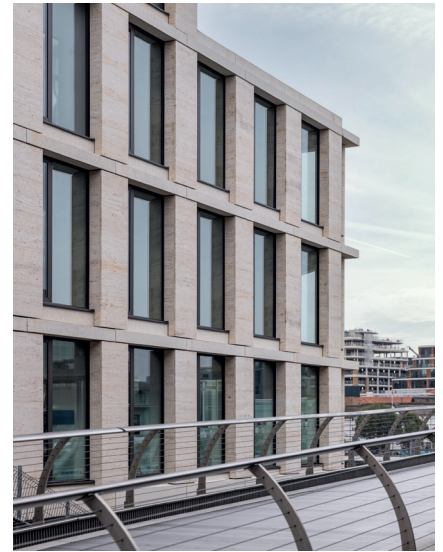

MILLENNIUM BRIDGE HOUSE LONDON, UK

Architect

Piercy & Company,
London, UK

Owner

Angelo Gordon & Beltane Asset Management,
London, UK

Stone

Travertin, honed

Photos: ©Faruk Pinjo