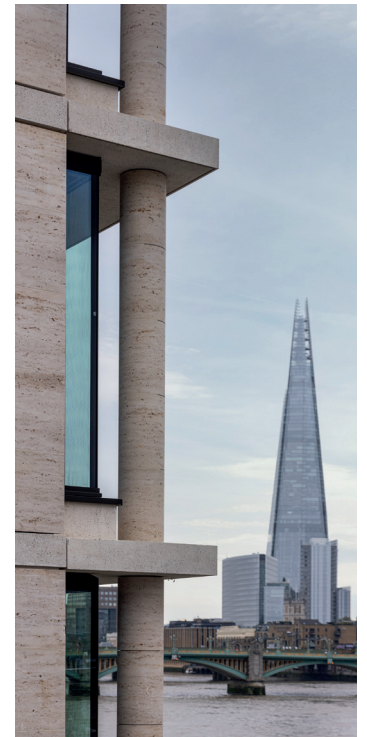

MILLENNIUM BRIDGE HOUSE LONDON, UK

Architect

Piercy & Company,
London, UK

Owner

Angelo Gordon & Beltane Asset Management,
London, UK

Stone

Travertin, honed

Photos: ©Faruk Pinjo