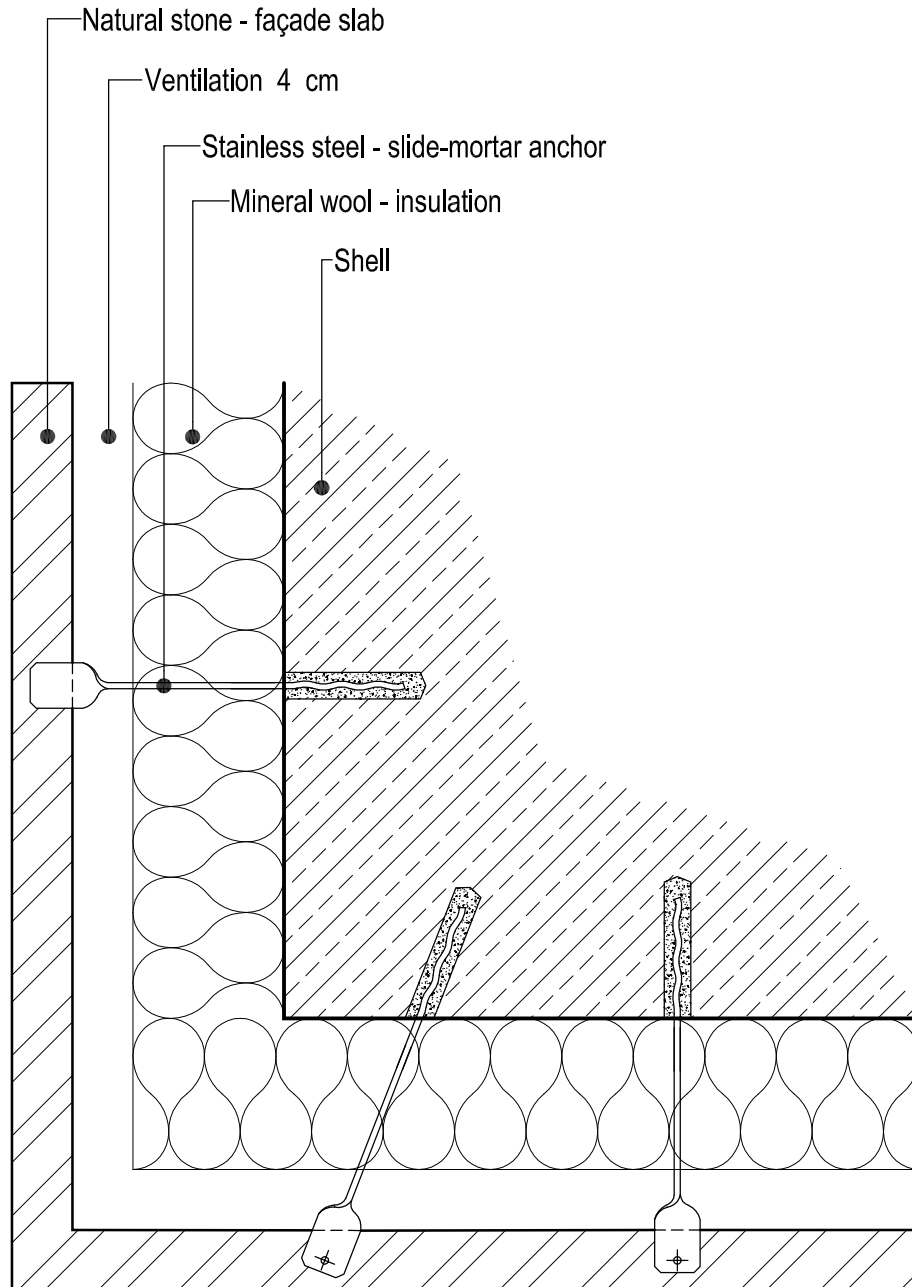

Detail of a ventilated natural stone façade

Measurements in "cm"

HOFMANN
NATURSTEIN

97956 Werbach - Gamburg, Germany
Anton - Hofmann - Allee 2
Tel. +49 (0) 9348 / 81-0
info@hofmann-naturstein.com
www.hofmann-naturstein.com

Standard detail

Solid corner with stainless steel - slide-mortar anchor

System:

HOFMANN stainless steel - slide-mortar anchor

Sheet no.:

HN-01-003

sign.:

Th. Buscher

Index:

-

Date:

28.03.2017

Scale:

1 : 5